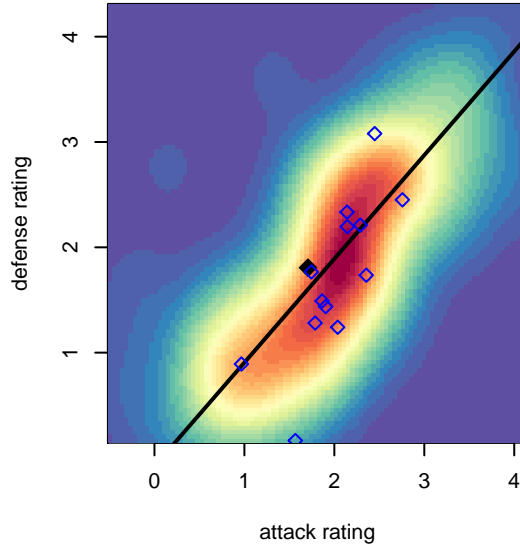

**attack and defense rating
relative to others at age
and all opponents in last 13 months**