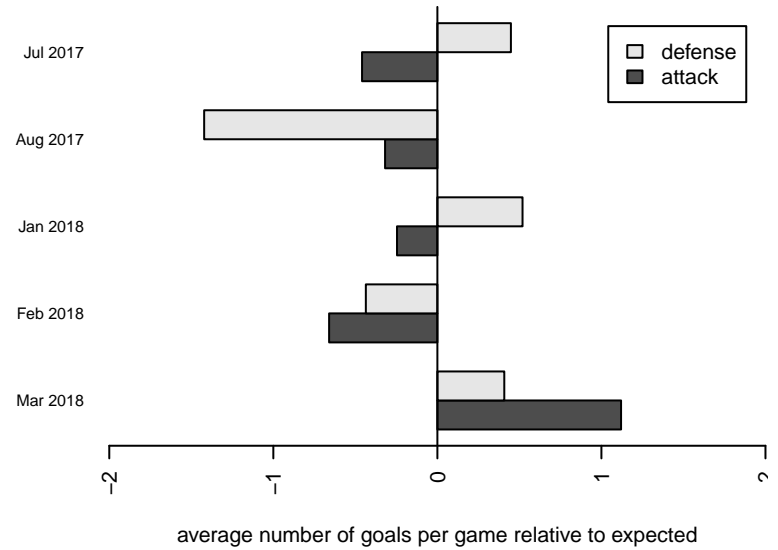

Performance relative to 13 month average