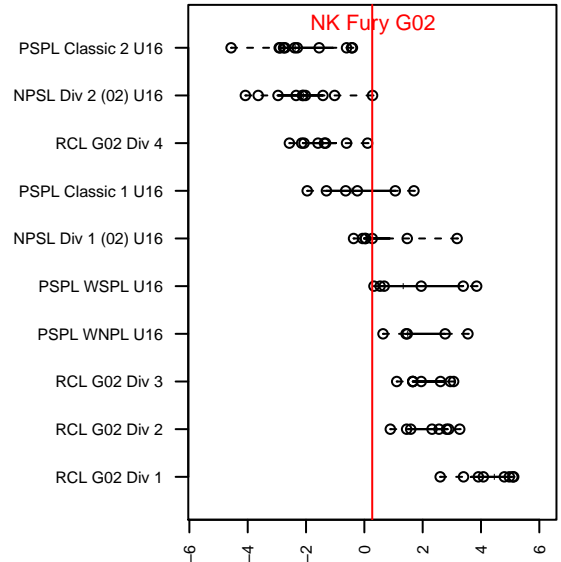

**attack and defense rating
relative to others at age
and all opponents in last 13 months**