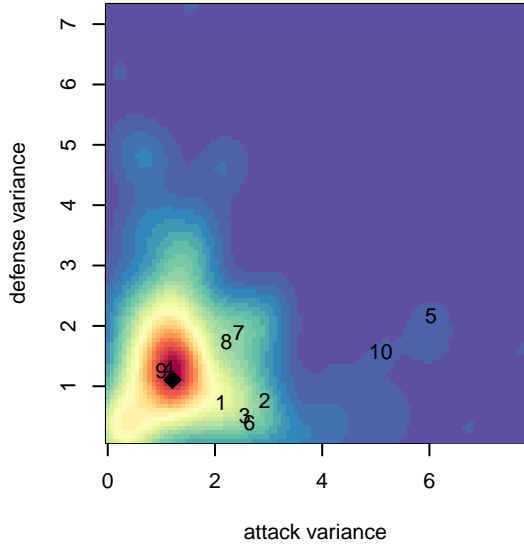

NK Fury G02

North Kitsap SC
 Poulsbo, WA
 G02 total strength=1307
 attack=5.51 defense=6.09
 fall league = NPSL Div 1 (02) U16

alt names used:
 NK Fury
 NK Fury 02
 North Kitsap Fury 02

Venues played:
 2017 Seattle Cup GU16
 2017 Crossfire Select U16 Gold
 2017 Les Schwab NW Cup High School
 2017 NPSL Division 1 (02) U16

NK Fury G02
 Dots are actual minus expected GF (blue circles) and GA (red triangles).
 Blue line is smoothed change in attack strength. Red is smoothed change in defense strength.

**attack and defense variance (black dot)
relative to other teams
and top 10 in region**