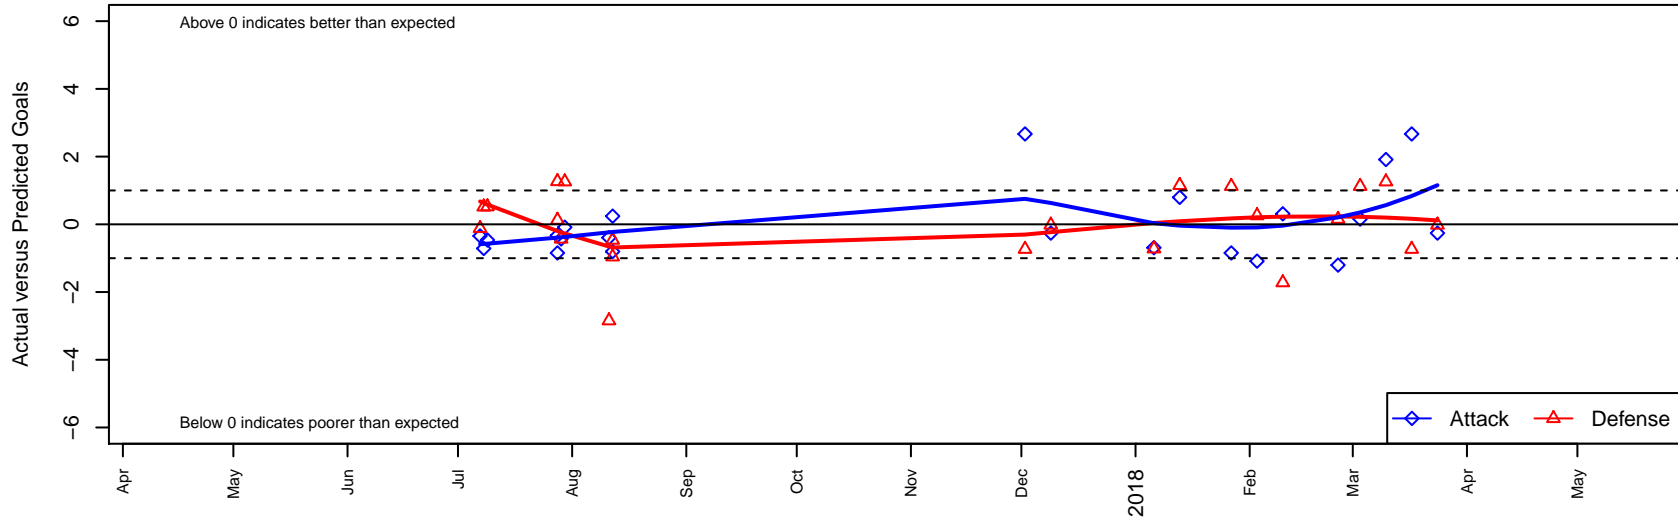

NK Fury G02

North Kitsap SC
 Poulsbo, WA
 G02 total strength=1307
 attack=5.51 defense=6.09
 fall league = NPSL Div 1 (02) U16

alt names used:
 NK Fury
 NK Fury 02
 North Kitsap Fury 02

Venues played:
 2017 Seattle Cup GU16
 2017 Crossfire Select U16 Gold
 2017 Les Schwab NW Cup High School
 2017 NPSL Division 1 (02) U16

NK Fury G02
 Dots are actual minus expected GF (blue circles) and GA (red triangles).
 Blue line is smoothed change in attack strength. Red is smoothed change in defense strength.

**attack and defense variance (black dot)
relative to other teams
and top 10 in region**