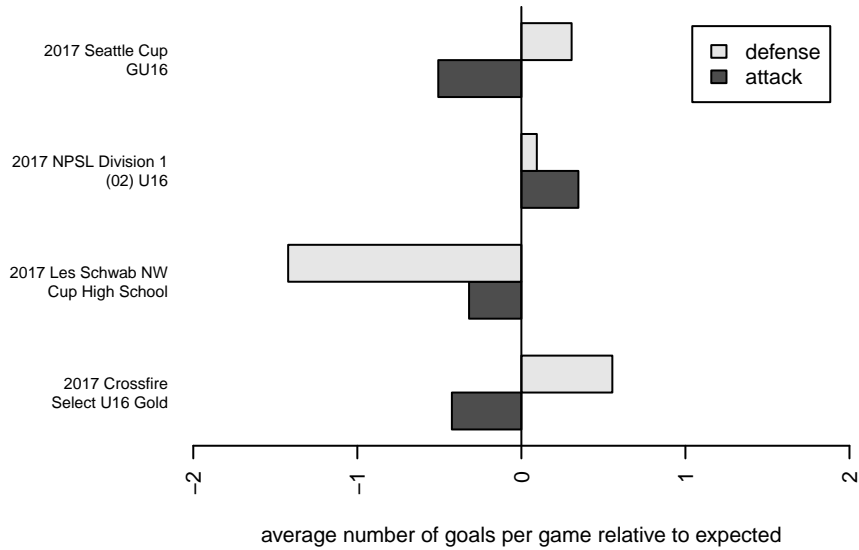

Performance relative to 13 month average